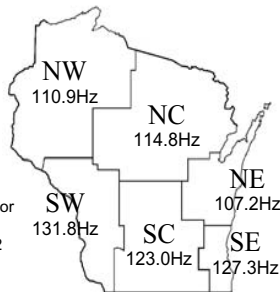

GENERAL FREQUENCY COORDINATION POLICIES

1. We attempt to place no two repeaters on the same pair closer than 90 miles on 144MHz, 70 miles on 222MHz, and 60 miles on 440MHz and up.
2. We attempt to place no repeater on a 15kHz splinter pair closer than 40 miles to any adjacent 30kHz standard spacing repeater.
3. We not only assist proposed repeaters in finding a frequency where possible, but we actively attempt to protect coordinated repeaters' frequencies from interference whenever possible.
4. W.A.R has suggested band plans for most of the Amateur spectrum, a sub-audible tone plan for the State of Wisconsin, and all necessary information for coordination of new or modifications to existing repeaters.

For More Information: <http://www.wi-repeaters.org/>

O	Open / Carrier Access	WX	Weather Net
C	Closed Access	L	Link and/or Crossband
A	Autopatch	X	Wide Area Coverage
CA	Closed Autopatch	LITZ	Long Tone Zero
DS	Dual Squelch	P	Portable
E	Emergency Power	Z	Autopatch to Law Enforcement

Standard Inputs Unless Otherwise Noted

-1.7MHz for 6 Meters
-600kHz below 147MHz, +600kHz to 148MHz
-1.6MHz for 220MHz, +5MHz for 70cm

Gary Bargholz, N9UUR
W.A.R. Chairman
8273 N. 53rd.
Brown Deer, WI 53223
(414) 355-6922
n9uur@wi-repeaters.org

Dave Karr, KA9FUR
W.A.R. Frequency Coordinator
S64 W24740 Susan St.
Waukesha, WI 53189-9392
(262)-513-0150
ka9fur@wi-repeaters.org

MEMBERSHIP INFORMATION:
Associate Membership - $5.00
Includes: Quarterly Newsletter /
Wisconsin Repeater Listing

Jim Sheetz, K9OQO
W.A.R. Treasurer
2008 N. Birchwood Ave.
Appleton, WI 54914-2450
k9oqo@wi-repeaters.org

MEMBER: MID-AMERICAN COORDINATION COUNCIL
FOUNDING MEMBER: NATIONAL FREQUENCY COORDINATION COUNCIL